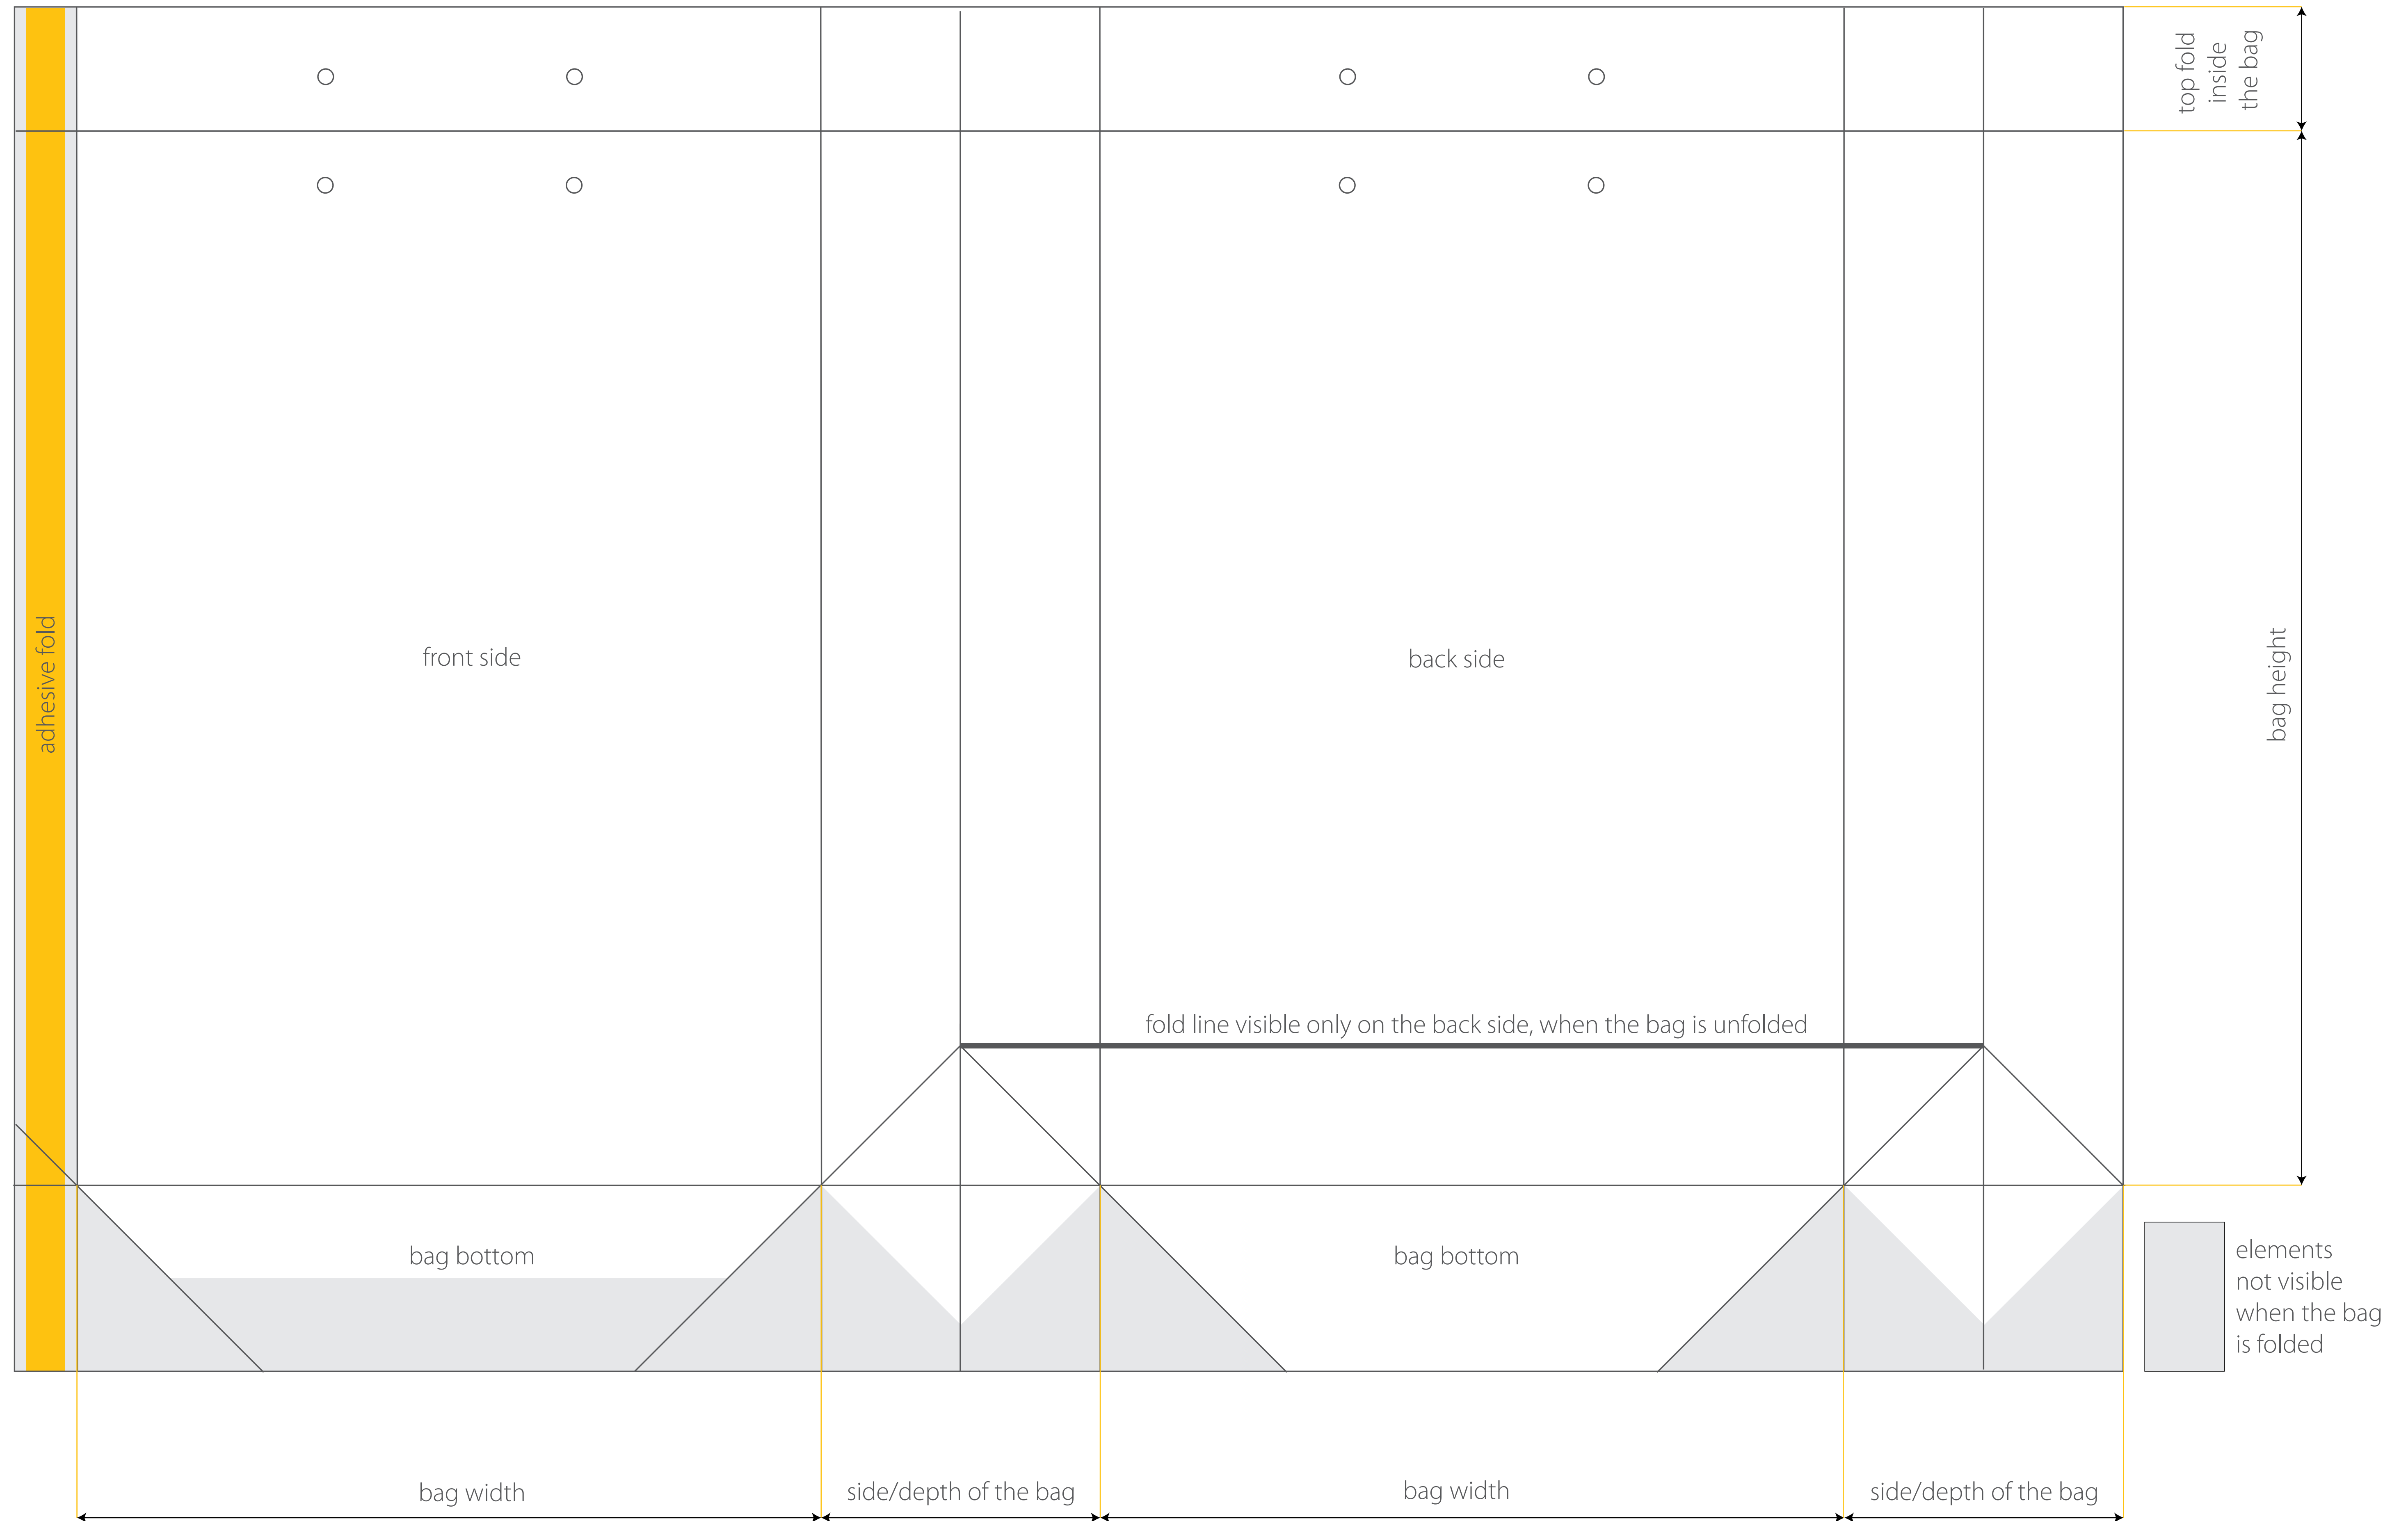

Size: (W x D x H + top fold) 240 x 90 x 340 + 40

All designs and visualisations property of DUET Piotr Bęben. Protected by copyrights and other intellectual property rights held by DUET Piotr Bęben. Copying and use without the consent and knowledge of DUET Piotr Bęben is prohibited.